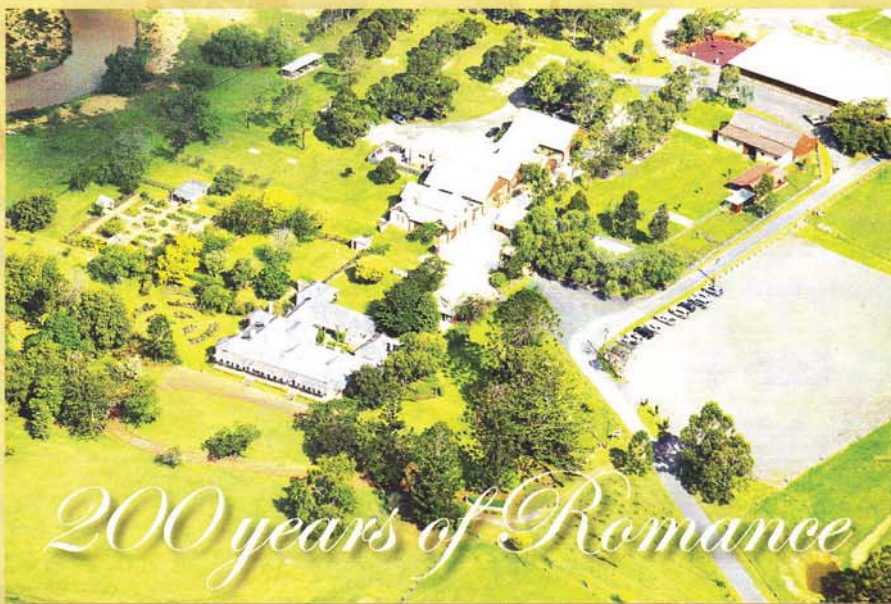

# GLEDSWOOD FUNCTION CENTRE

3 VENUES ♥ CATERING FROM 50-400 GUESTS ♥ GARDEN CEREMONY & PHOTOS

ADDRESS: *900 Camden Valley Way, Catherine Field, NSW 2567*

PHONE: *02 9606 5111* FAX: *02 9606 5897* EMAIL: *info@gledswood.com.au*